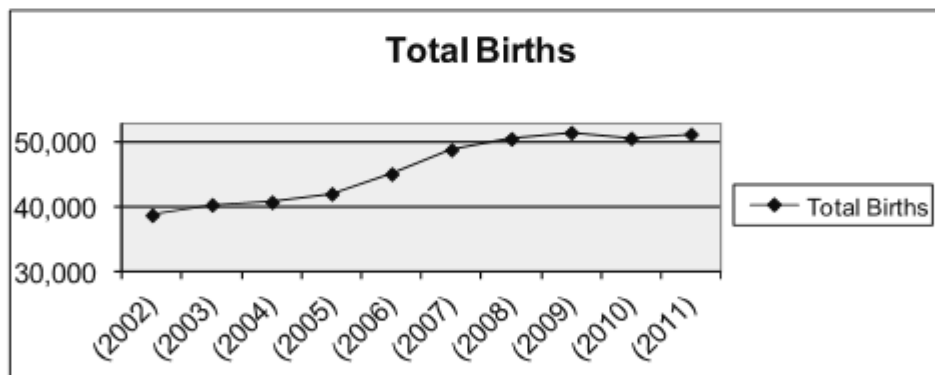

Table 10

Average Gestation Age / Birth Weight

Year	Average Birth Weight (Grams)	Average Gestation Age (Week)	Total
(2002)	3,387	38.87	38,750
(2003)	3,372	38.86	40,337
(2004)	3,360	38.80	40,742
(2005)	3,350	38.78	42,019
(2006)	3,343	38.76	45,093
(2007)	3,346	38.80	48,841
(2008)	3,342	38.75	50,555
(2009)	3,331	38.75	51,493
(2010)	3,329	38.73	50,622
(2011)	3,323	38.74	50,840