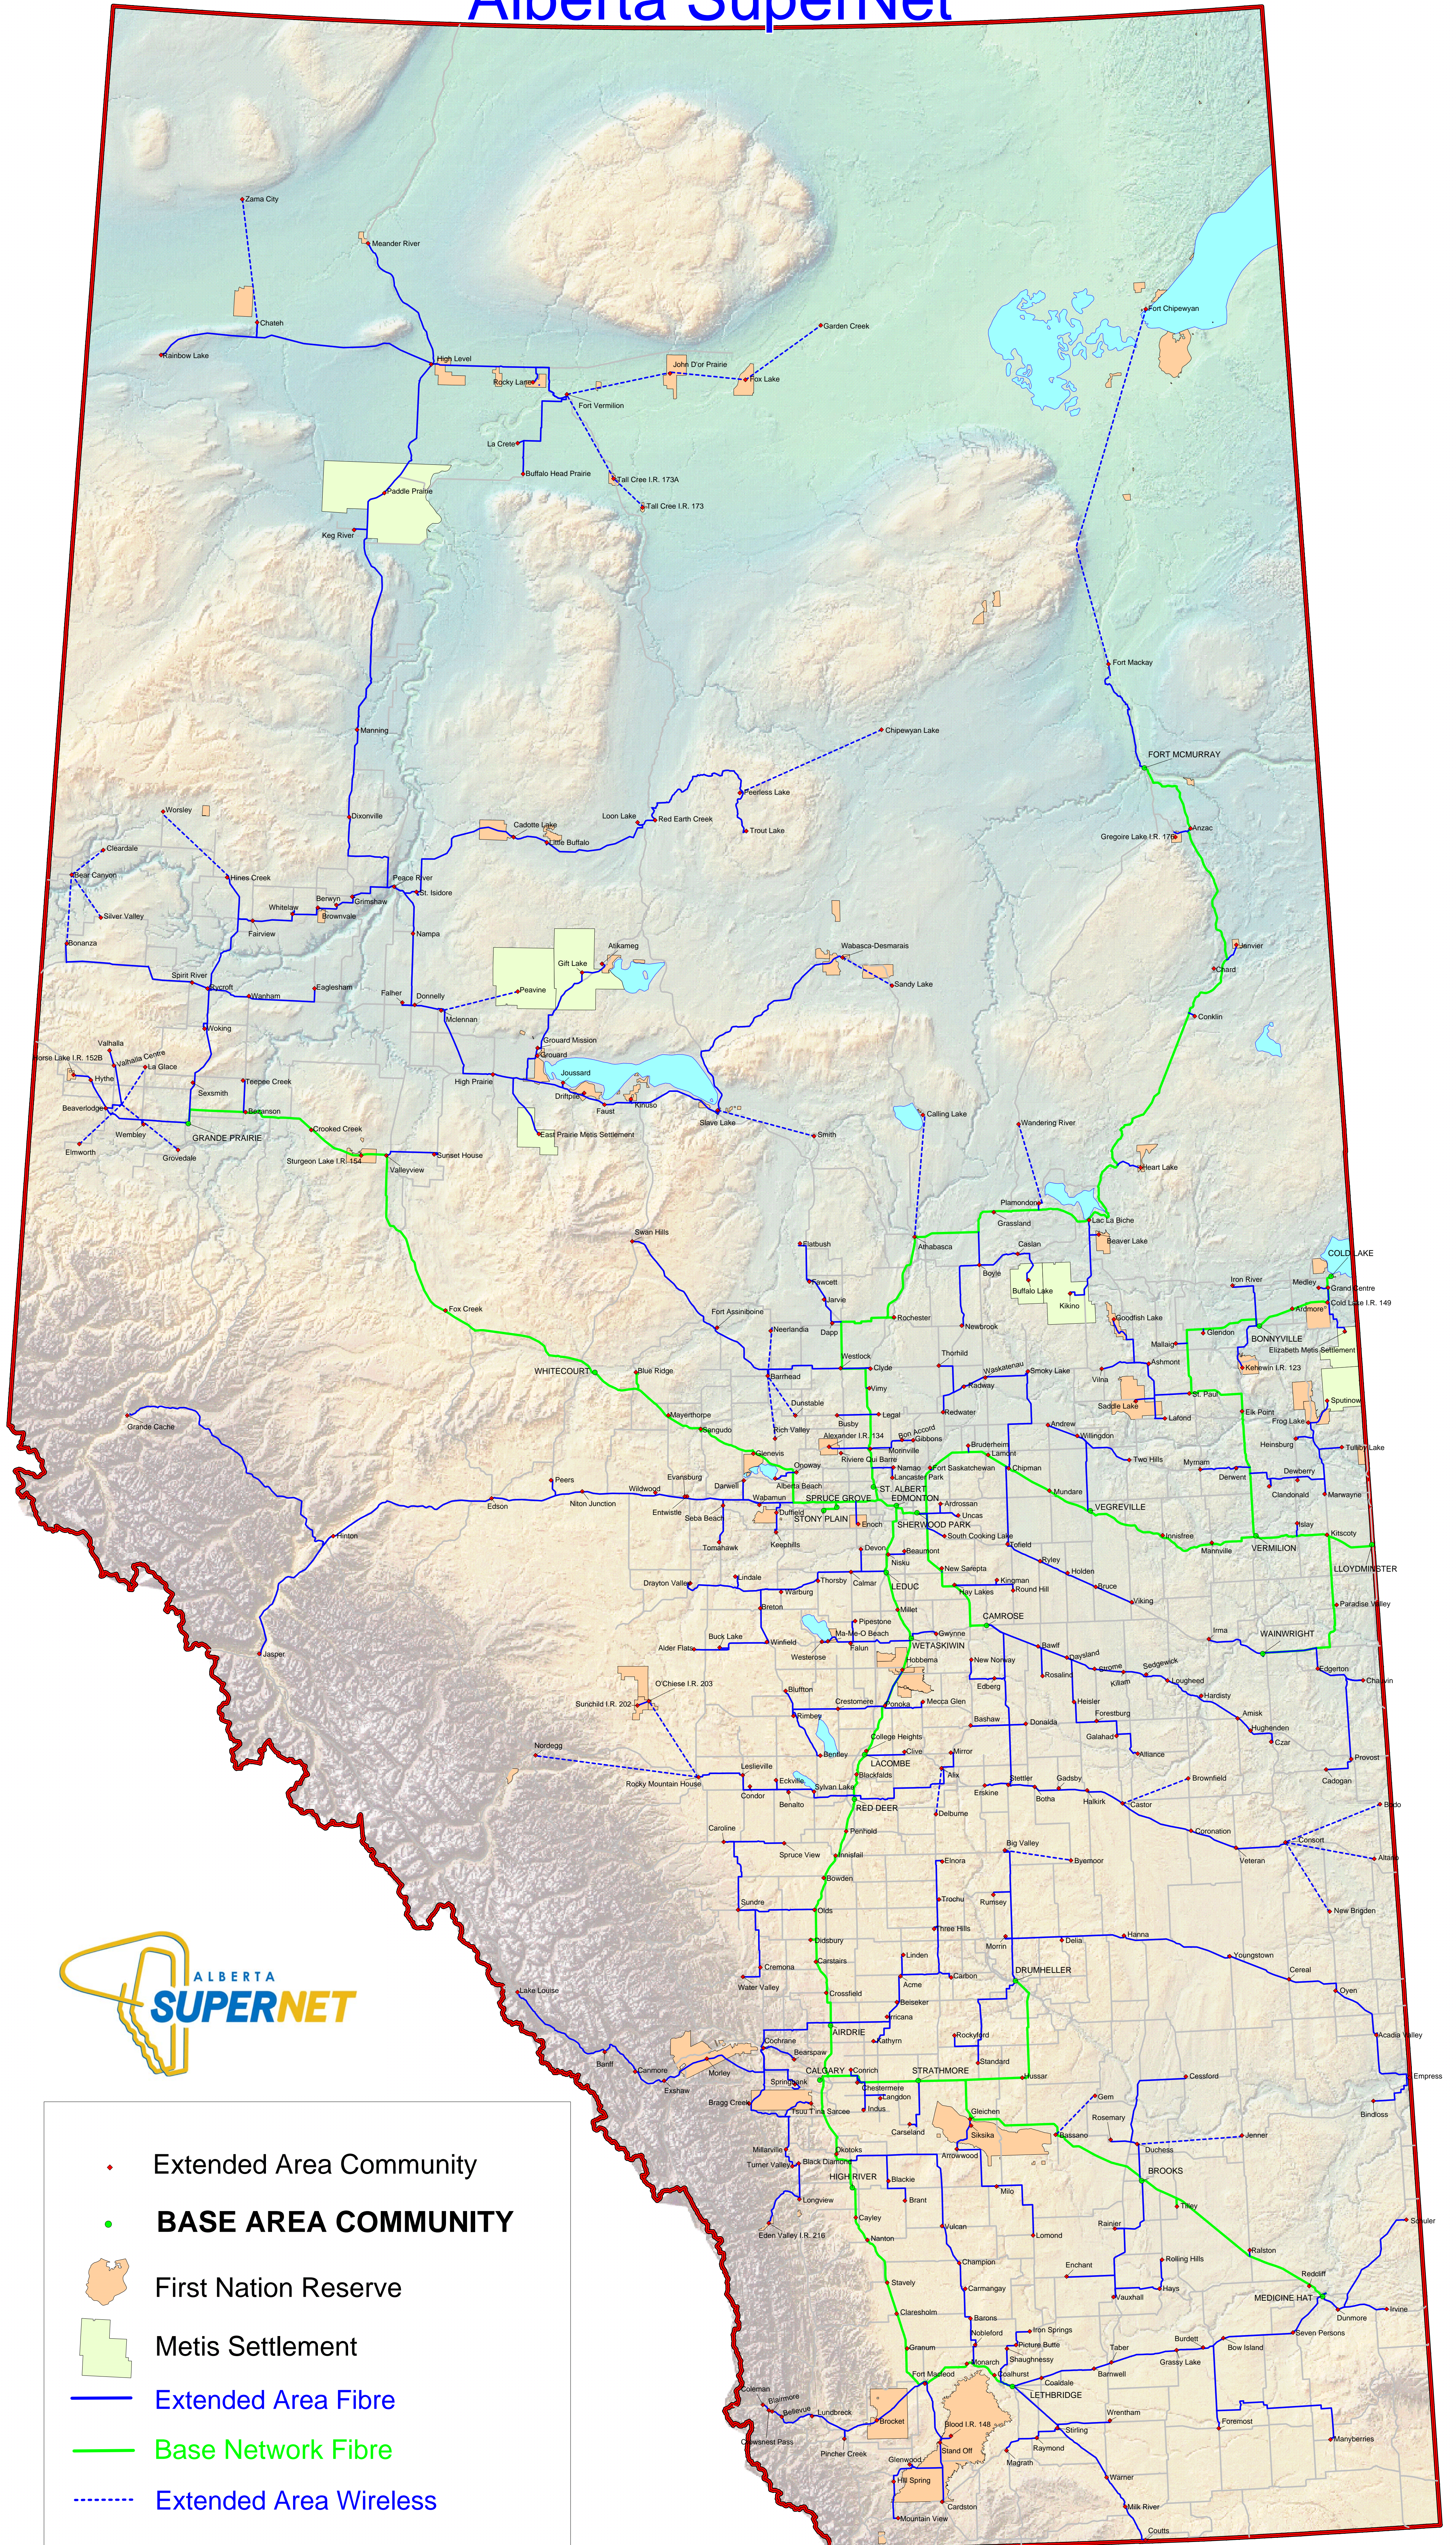

# Alberta SuperNet

- Extended Area Community
- **BASE AREA COMMUNITY**
- ▭ First Nation Reserve
- ▭ Metis Settlement
- Extended Area Fibre
- Base Network Fibre
- - - Extended Area Wireless